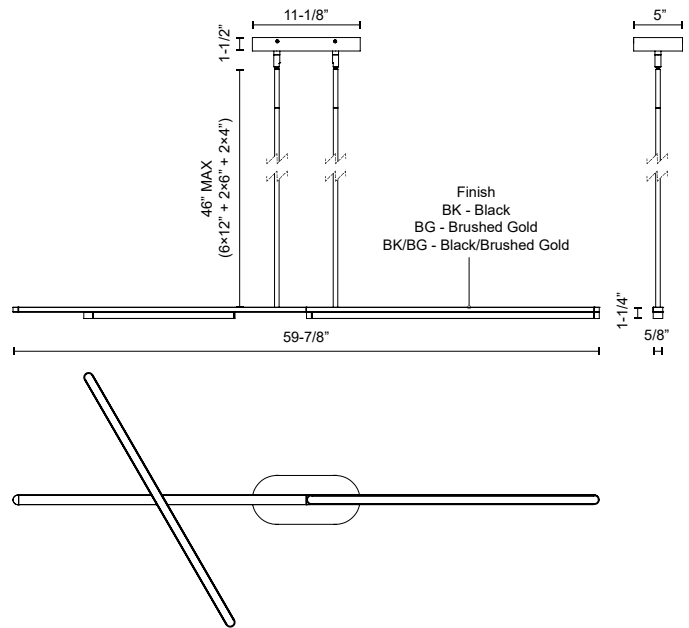

SHIFT LP28760

PENDANTS

PROJECT

LP28760-BG
Brushed Gold

LP28760-BK/BG
Black/Brushed Gold

LP28760-BK
Black

SPECIFICATION DETAILS

Fixture Dimensions	L59-7/8" x W5/8" x H1-1/4"
Light Source	LED with DC Driver
Wattage	48W
Total Lumens	3830lm
Delivered Lumens	1475lm*
Voltage	120V
Color Temperature	3000K
CRI (Ra)	90CRI
Optional Color Temps	2700K - 5000K Available, Minimum Order Quantities Apply
LED Rated Life	50,000 hours
Dimming	100% - 10%, TRIAC or ELV Dimmer (Not Included)
Diffuser Details	White Acrylic
Adjustable	Yes
Rod Length	46" Max (6x12" + 2x6" + 2x4")
Wire Length	120"
Minimum Hang Height	6"
Sloped Ceiling Adaptable	Yes, Up to 45 Degrees
Location	Dry
Illumination Direction	Down
CEC Title 24 JA8	Yes, JA8-2022
Canopy Dimensions	L11-1/8" x W5" x H1-1/2"
Paint Finish	BG01; BK02;

* For custom options, consult factory for details.

* For warranty information, please visit www.kuzcolighting.com/warranty

DESCRIPTION

A sleek, minimalistic approach to functionality, the Shift Collection is unparalleled. Boasting two impressive-sized options in two eye-catching finishes, this streamlined design isn't your average pendant light. With two fully adjustable light bars with frosted acrylic diffusers, the Shift family allows you to transform the lighting in your space as needed.